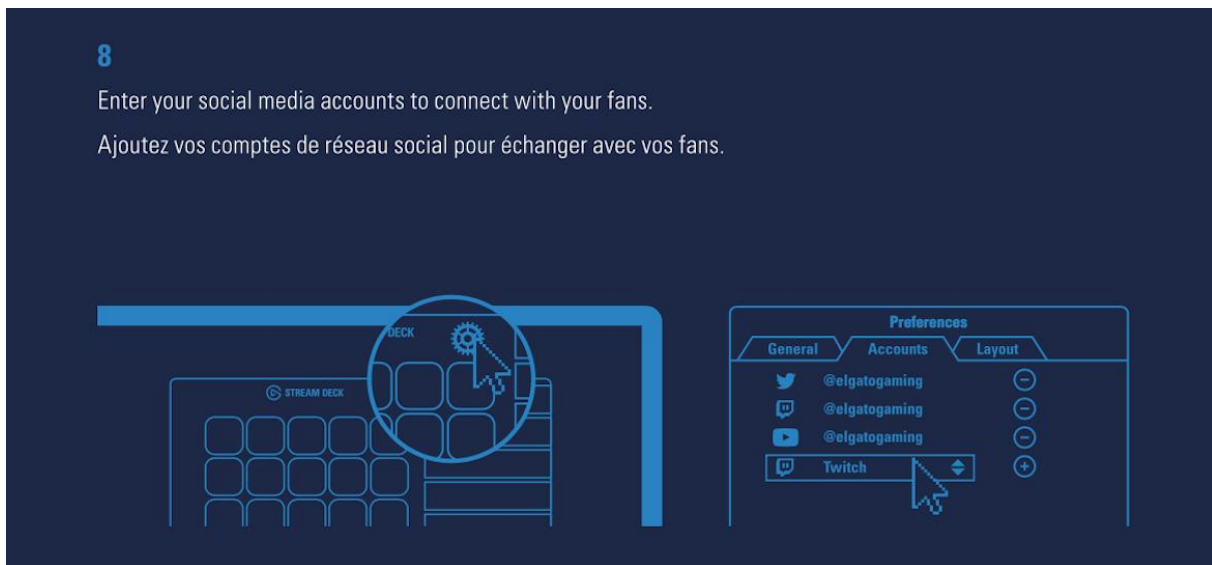

Step 7 - Use Stream Deck's Stand

7

Prop Stream Deck on the included stand and adjust the legs for optimum access.

Placez Stream Deck sur le support fourni et réglez les pattes pour un confort d'utilisation optimal.

Prop **Stream Deck** on the included stand and adjust the legs for optimum access.

Step 8 - Use Social Media Accounts

Enter your Social Media accounts in the **Preferences** to connect with your fans.