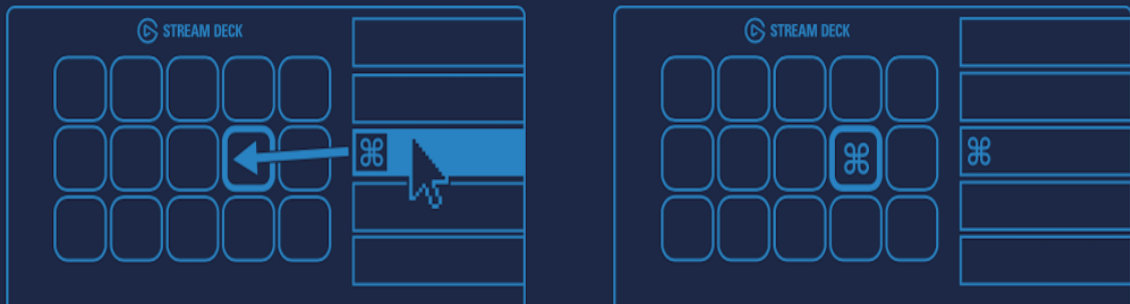

Elgato Stream Deck – Quick Start Guide

Step 1 - Connect Stream Deck

1

Connect Stream Deck directly to a USB port on your PC or Mac – do not use a USB hub.

Branchez directement Stream Deck sur un port USB de votre PC ou de votre Mac. N'utilisez pas de hub USB.

Connect **Stream Deck** directly to a USB port on your PC or Mac – do not use a USB hub.

Step 2 - Download Stream Deck app

2

Download and install the Stream Deck app.

Téléchargez et installez l'app Stream Deck.

Download and install the **Stream Deck** app:

<https://www.elgato.com/gaming/download>

Step 3 - Launch and Customize Stream Deck

3

Launch the app to customize Stream Deck. Drag actions from the right panel and drop them onto your desired keys on the left.

Ouvrez l'app pour personnaliser votre Stream Deck. Glissez-déposez des actions du panneau de droite vers les touches souhaitées situées à gauche.

Launch the app to customize **Stream Deck**.

Drag action from the right panel and drop them onto your desired keys on the left.