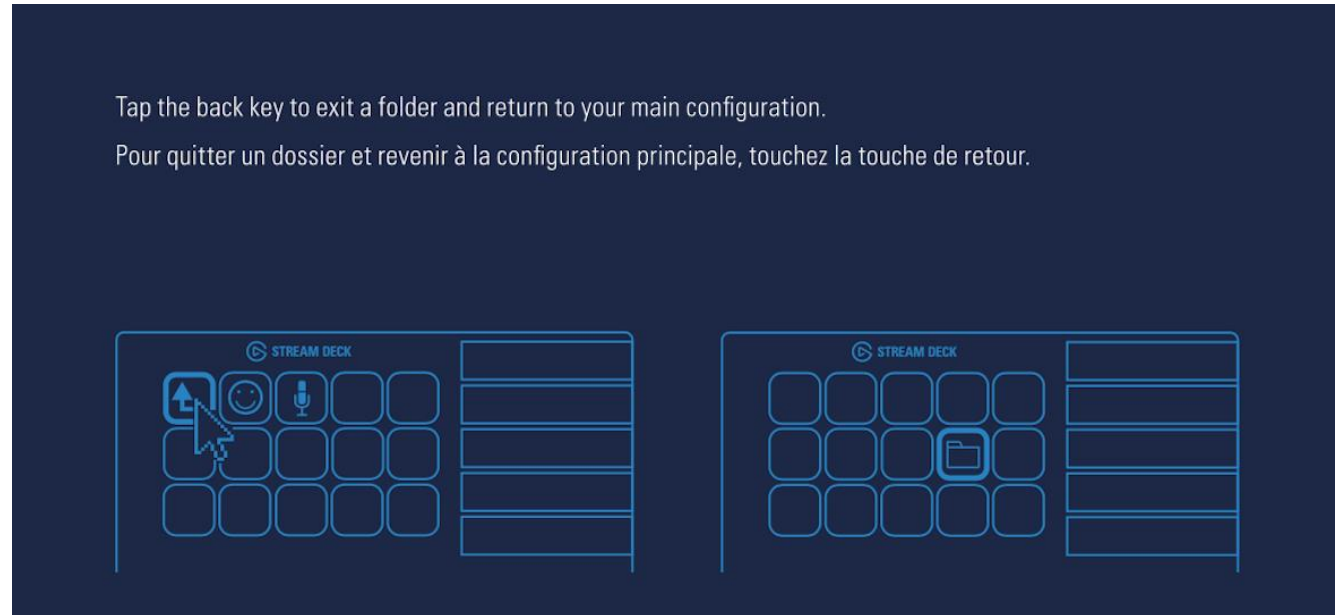

Drag and hold one key over another to create a folder.

Tap the back key to exit a folder and return to your main configuration.

Step 6 - Right-Click Keys to Modify