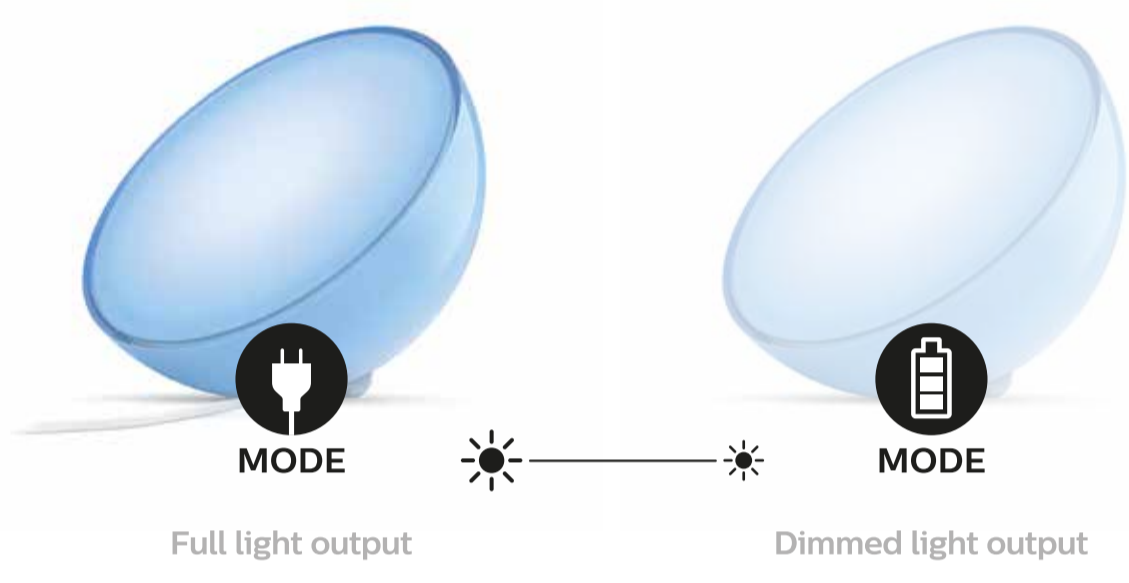

1

On product control: Turn on and change light effect

ON* Short single press

2

On product control: Browse through all colors

Double press and hold

*Plug in the product with the first time use.

3

On product control: Standby mode

Long press
(2 sec.)
=
Standby mode

4

On product control: Battery save mode

OFF

Signify
 I.B.R.S. / C.C.R.I. Numéro 10461
 5600 VB Eindhoven, the Netherlands
 ☎ 00800-74454775
 www.meethue.com

© 2019 Signify Holding
 All rights reserved.

4404 029 11651
 Last update: 15/05/19

5 Smart battery management: **Brightness**

6 Smart battery management:

Battery life

Cozy candle			≈ 18h	Nightlight			≈ 24h
Night Adventure			≈ 12h	Dimmed			≈ 10h
Enchanted Forest			≈ 10h	Relax			≈ 4,5h
Meditation			≈ 3h	Read			≈ 2,5h
Sunday Coffee			≈ 3h	Concentrate			≈ 2,5h
				Energise			≈ 2,5h