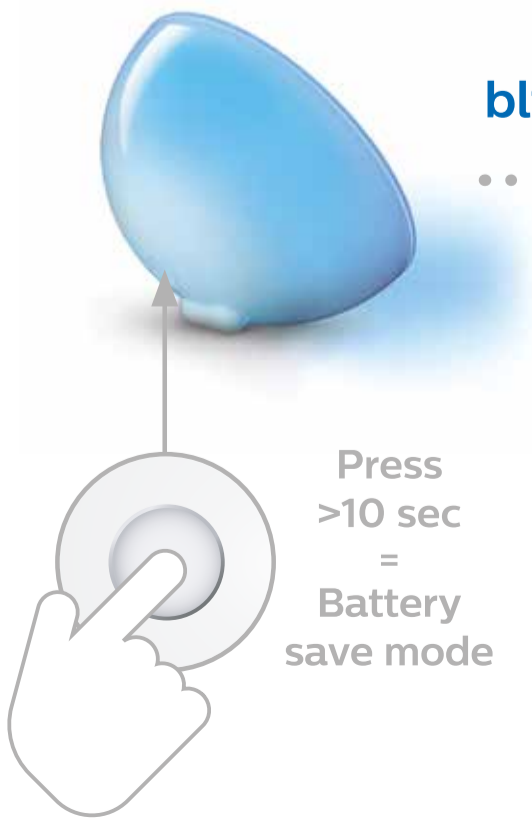

1

On product control: Turn on and change light effect

ON* Short single press

2

On product control: Browse through all colors

Double press and hold

*Plug in the product with the first time use.

3

On product control: Standby mode

Long press
(2 sec.)
=
Standby mode

4

On product control: Battery save mode

OFF

Signify
 I.B.R.S. / C.C.R.I. Numéro 10461
 5600 VB Eindhoven, the Netherlands
 ☎ 00800-74454775
 www.meethue.com

© 2019 Signify Holding
 All rights reserved.

4404 029 11651
 Last update: 15/05/19

5 Smart battery management: **Brightness**

6 Smart battery management:

Battery life

Cozy candle			≈ 18h	Nightlight			≈ 24h
Night Adventure			≈ 12h	Dimmed			≈ 10h
Enchanted Forest			≈ 10h	Relax			≈ 4,5h
Meditation			≈ 3h	Read			≈ 2,5h
Sunday Coffee			≈ 3h	Concentrate			≈ 2,5h
				Energise			≈ 2,5h