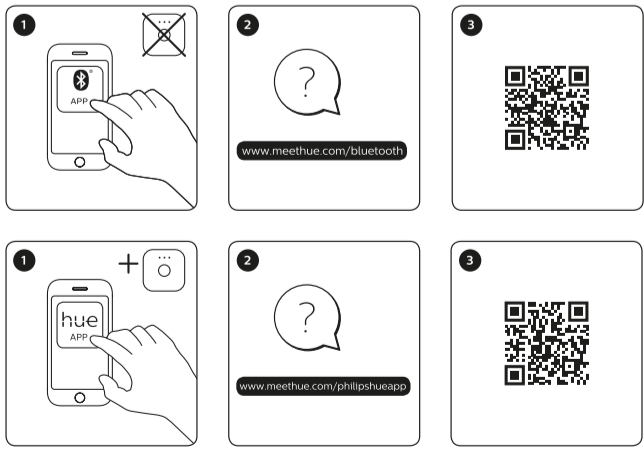

7 How to get started:

The Bluetooth® word mark and logos are registered trademarks owned by Bluetooth SIG, Inc. and any use of such marks by Signify is under license. Other trademarks and trade names are those of their respective owners.