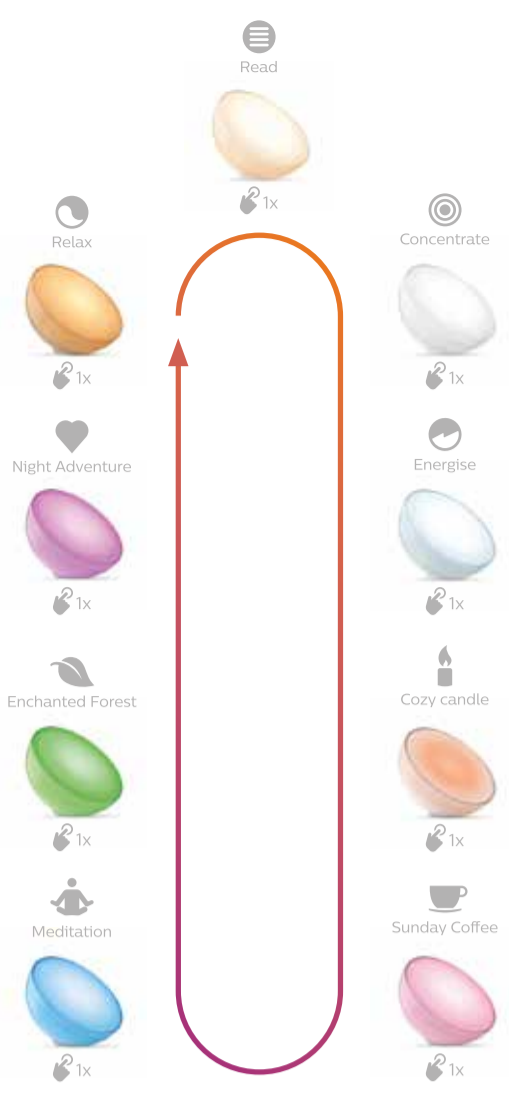

1

On product control: Turn on and change light effect

ON* Short single press

2

On product control: Browse through all colors

Double press and hold

*Plug in the product with the first time use.

3

On product control: Standby mode

Long press
(2 sec.)
=
Standby mode

4

On product control: Battery save mode

OFF

Signify
 I.B.R.S. / C.C.R.I. Numéro 10461
 5600 VB Eindhoven, the Netherlands
 ☎ 00800-74454775
 www.meethue.com

© 2019 Signify Holding
 All rights reserved.

4404 029 11651
 Last update: 15/05/19

5 Smart battery management: **Brightness**

6 Smart battery management:

Battery life

Cozy candle			≈ 18h	Nightlight			≈ 24h
Night Adventure			≈ 12h	Dimmed			≈ 10h
Enchanted Forest			≈ 10h	Relax			≈ 4,5h
Meditation			≈ 3h	Read			≈ 2,5h
Sunday Coffee			≈ 3h	Concentrate			≈ 2,5h
				Energise			≈ 2,5h