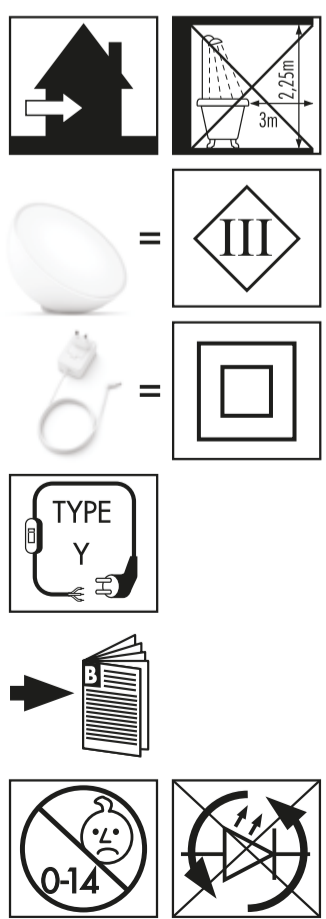

7 How to get started:

The Bluetooth® word mark and logos are registered trademarks owned by Bluetooth SIG, Inc. and any use of such marks by Signify is under license. Other trademarks and trade names are those of their respective owners.