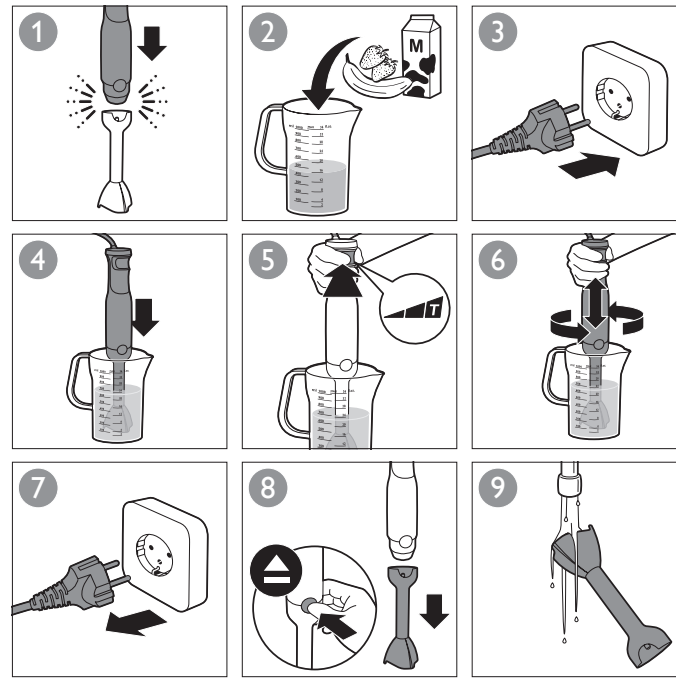

**PHILIPS**

www.philips.com

100% recycled paper  
100% 循环再生纸  
4203.064.6081.3

|  |  | MAX.           |            |  |
|--|--|----------------|------------|--|
|  |  | 100-200 g      | 30 sec.    |  |
|  |  | 100-400 ml     | 60 sec.    |  |
|  |  | 100-500 ml     | 60 sec.    |  |
|  |  | 100-1000 ml    | 60 sec.    |  |
|  |  | 250 ml         | 70-90 sec. |  |
|  |  | 4 x            | 120 sec.   |  |
|  |  | 250 ml         | 70-90 sec. |  |
|  |  | 4 x            | 120 sec.   |  |
|  |  | 750 g          | 180 sec.   |  |
|  |  | 750 g          | 120 sec.   |  |
|  |  | 100 g          | 5 x 1 sec. |  |
|  |  | 120 g (max)    | 5 sec.     |  |
|  |  | 20 g           | 5 sec.     |  |
|  |  | 50-100 g (max) | 15 sec.    |  |
|  |  | 100 g          | 20 sec.    |  |
|  |  | 200 g          | 5 x 1 sec. |  |
|  |  | 200 g          | 5 sec.     |  |
|  |  | 200 g          | 10 sec.    |  |
|  |  | 30 g           | 10 sec.    |  |
|  |  | 200 g          | 15 sec.    |  |
|  |  | 200 g          | 30 sec.    |  |
|  |  | 100 g          | 20 sec.    |  |
|  |  | 80 g           | 30 sec.    |  |