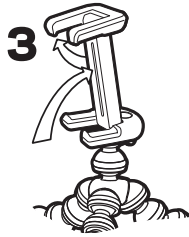

JOBY®

GripTight GorillaPod Stand™

www.joby.com/support

JOBY
1435 N. McDowell Blvd., Suite 200
Petaluma, CA 94954

info@joby.com