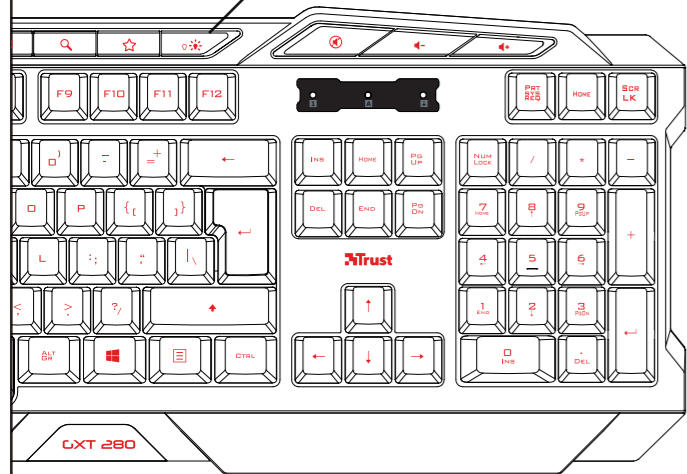

**Trust**

**KEYBOARD**  
**GXT 280**

Download optional software from  
[www.trust.com/18911/driver](http://www.trust.com/18911/driver)

Laden Sie optionale Software von  
[www.trust.com/18911/driver](http://www.trust.com/18911/driver)