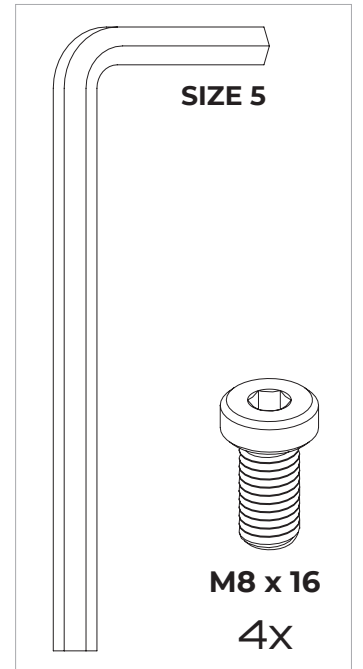

ASSEMBLY TOOLS

M8 x 12
16 x

M8 x 16
16 x

M8 x 20
4 x

M6 x 12
14x

M6 x 60
2x

Complementary toolkit for most popular steering wheels and pedals on the market.

M6 x 20
10 x

M6
4 x

M6
8 x

SIZE 14-17

SIZE 4

SIZE 5

SIZE 5

M8 x 12

4X

SIZE 5

M6 x 12
4X