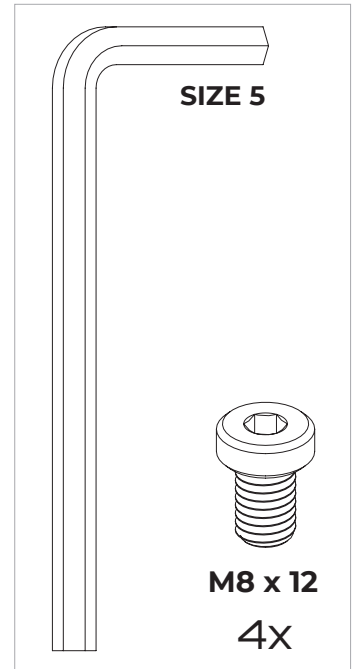

ASSEMBLY TOOLS

M8 x 12
16 x

M8 x 16
16 x

M8 x 20
4 x

M6 x 12
14x

M6 x 60
2x

Complementary toolkit for most popular steering wheels and pedals on the market.

M6 x 20
10 x

M6
4 x

M6
8 x

SIZE 14-17

SIZE 4

SIZE 5

SIZE 5

M8 x 12

4X

SIZE 5

M6 x 12
4X