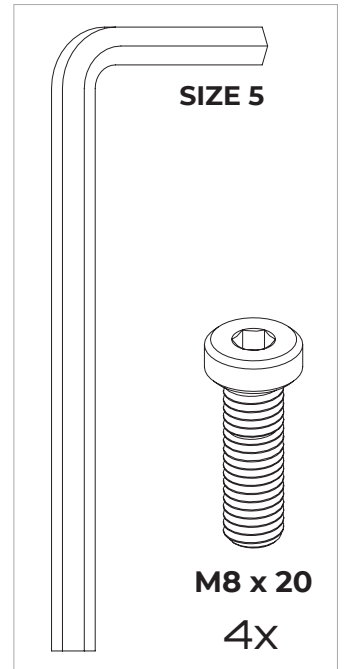

ASSEMBLY TOOLS

M8 x 12
16 x

M8 x 16
16 x

M8 x 20
4 x

M6 x 12
14x

M6 x 60
2x

Complementary toolkit for most popular steering wheels and pedals on the market.

M6 x 20
10 x

M6
4 x

M6
8 x

SIZE 14-17

SIZE 4

SIZE 5

SIZE 5

M8 x 12

4X

SIZE 5

M6 x 12
4X