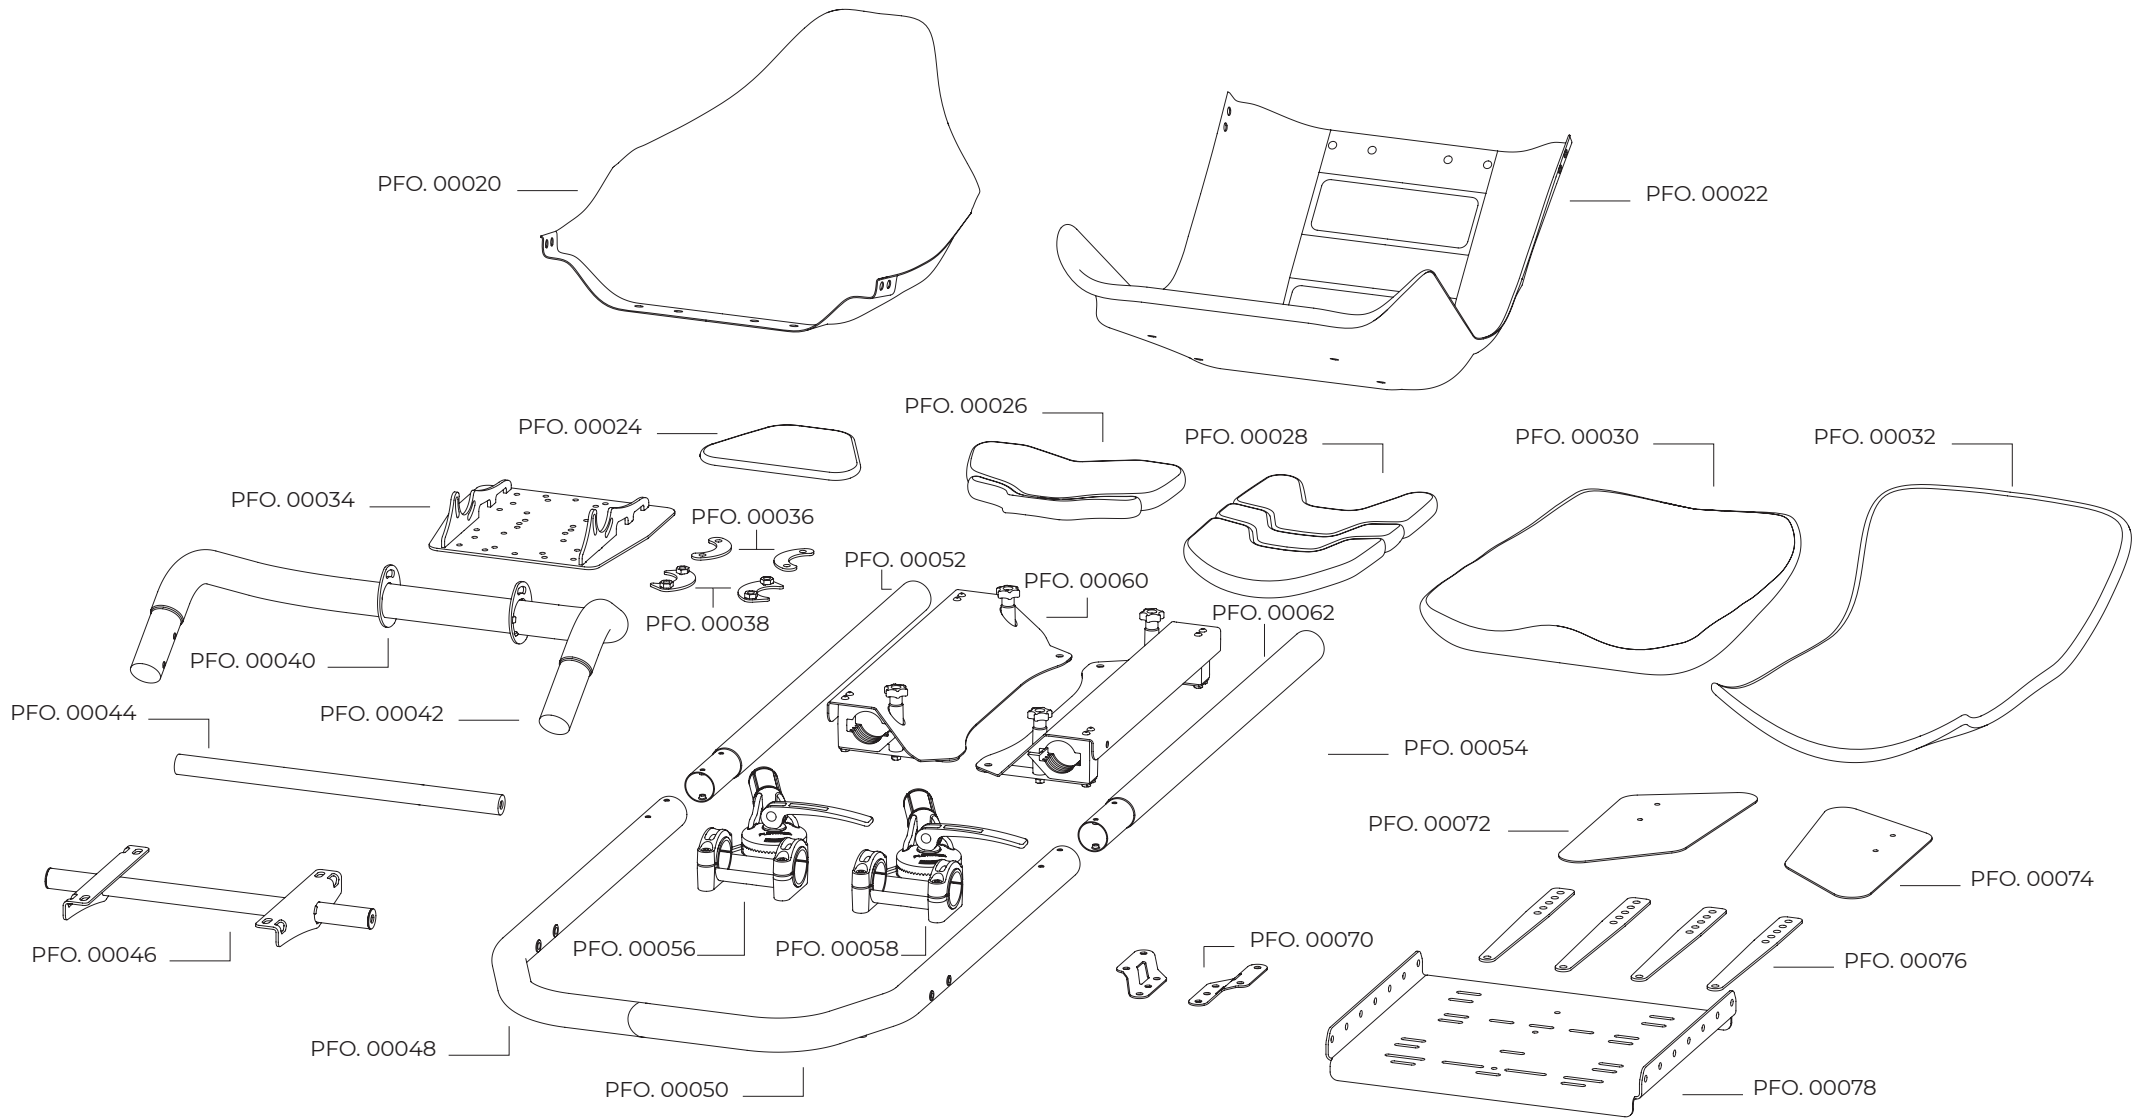

PLAYSEAT®

FORMULA INSTINCT

MCLAREN RACING EDITION

McLaren
FORMULA 1 TEAM

logitech **G**

OFFICIAL GAMING PERIPHERALS PARTNER

PLAYSEAT®

INSTRUCTIONS

ASSEMBLY TOOLS

M8 x 12
16 x

M8 x 16
16 x

M8 x 20
4 x

M6 x 12
14x

M6 x 60
2x

Complementary toolkit for most popular steering wheels and pedals on the market.

M6 x 20
10 x

M6
4 x

M6
8 x

SIZE 14-17

SIZE 4

SIZE 5

SIZE 5

M8 x 12

4X

SIZE 5

M6 x 12
4X