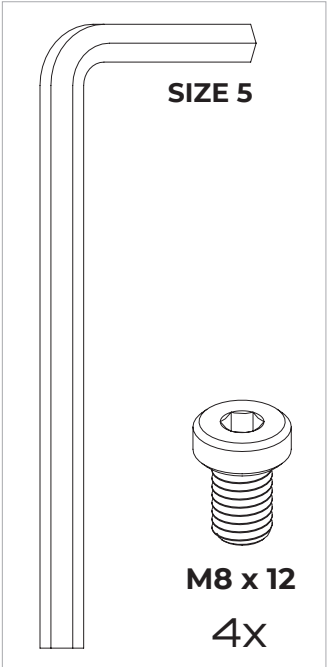

ASSEMBLY TOOLS

M8 x 12
16 x

M8 x 16
16 x

M8 x 20
4 x

M6 x 12
14x

M6 x 60
2x

Complementary toolkit for most popular steering wheels and pedals on the market.

M6 x 20
10 x

M6
4 x

M6
8 x

SIZE 14-17

SIZE 4

SIZE 5

SIZE 5

M8 x 12

4X

SIZE 5

M6 x 12
4X