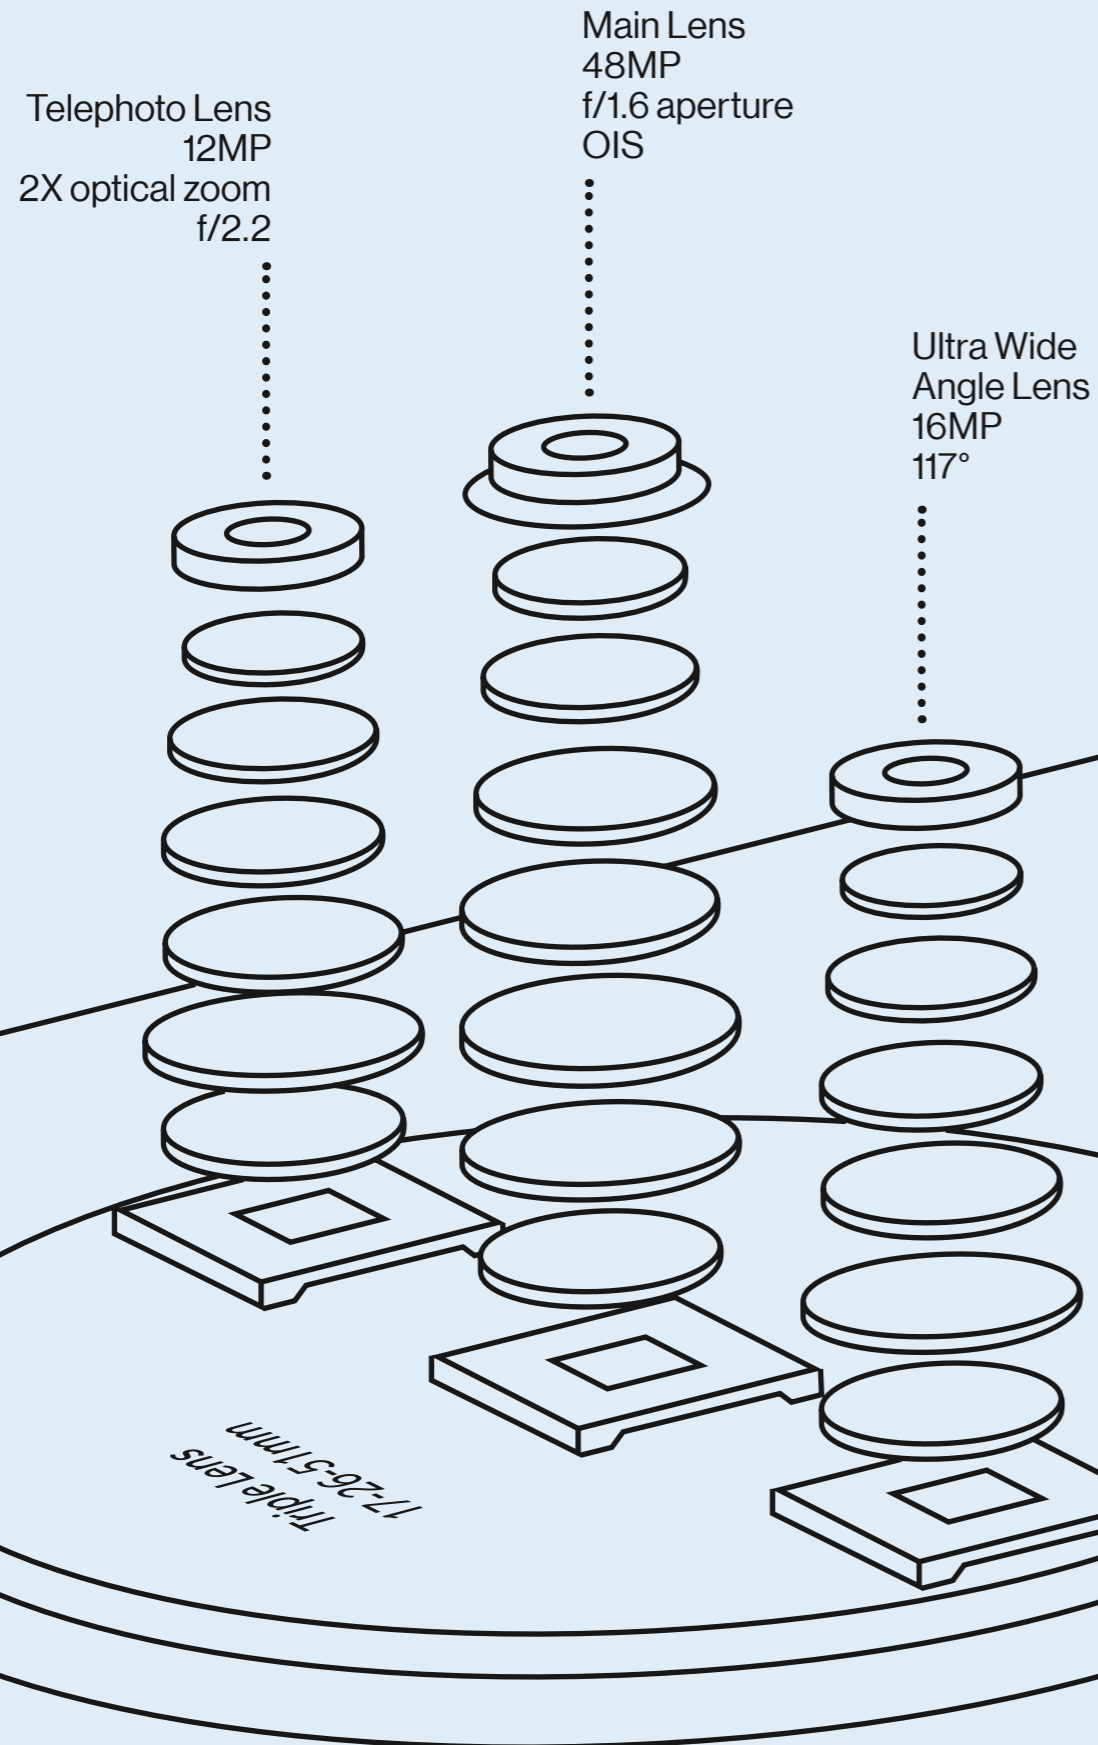

The perfect lens for every scene

Three independent cameras work in concert for exceptional versatility, stunning clarity, and true-to-life color reproduction.

Main Lens: the Sony 48 MP IMX586 sensor features a 7P lens structure, f/1.6 aperture, and optical image stabilization (OIS). It's the ideal daily shooter, producing incredibly detailed photos and videos.

Ultra Wide Angle Lens: With an impressive 117° field of view, the 16 MP ultra-wide angle camera fits more in frame—perfect for expansive landscapes, group photos, and cramped spaces.

Telephoto Lens: Capture distant subjects in crystal clarity with the dedicated 12 MP telephoto camera, producing 2x optical zoom at an aperture of f/2.2 for impressive long-range photography.