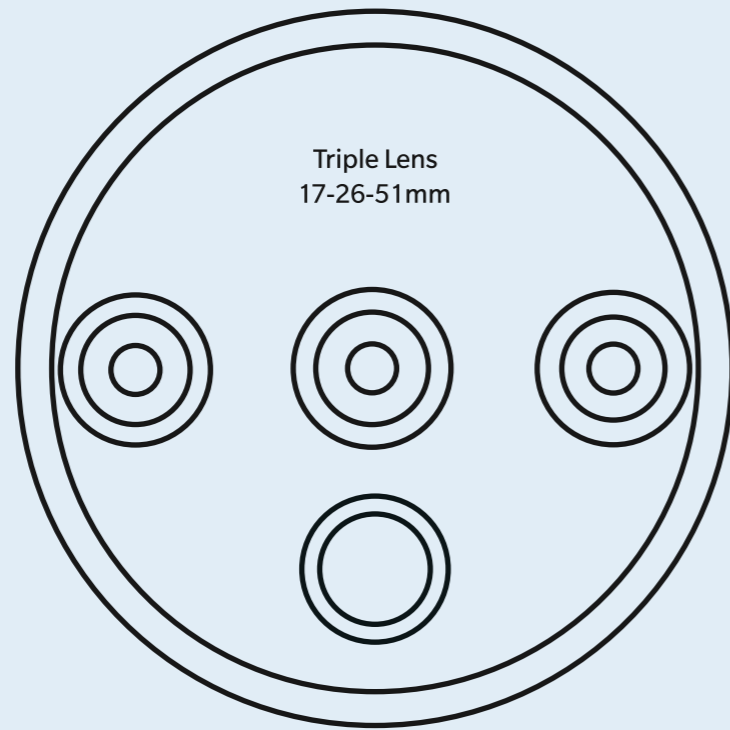

Wrapped in signature
OnePlus matte-frosted glass,
the OnePlus 7T exudes
minimalism and refinement.
Carefully crafted with select
materials, it's remarkably
solid, yet surprisingly thin.
Available in Frosted Silver and
Glacier Blue.