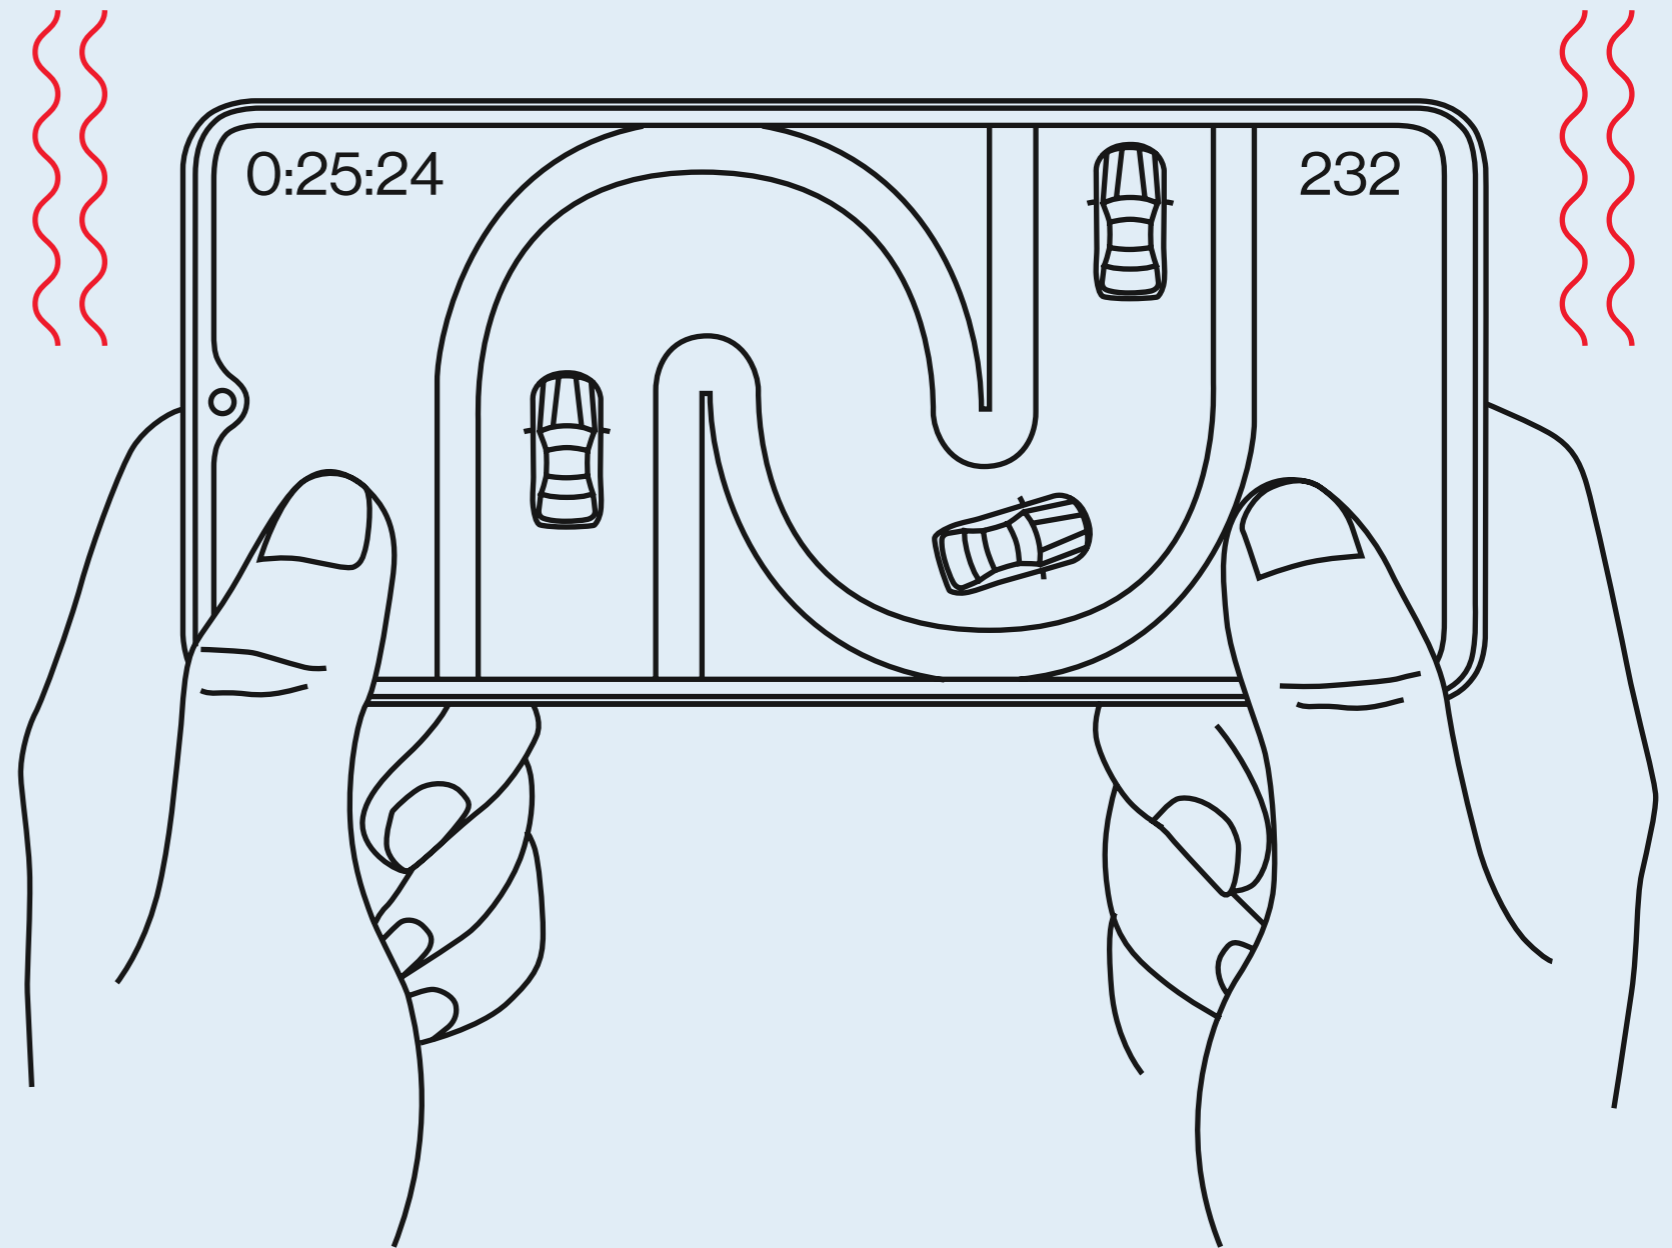

Fast and secure screen unlock

With our latest in-display fingerprint reader and upgraded security algorithm, unlocking the OnePlus 7T is as fast as ever, with enhanced security and accuracy.

Better haptic vibration

Upgraded with an independent haptic driver, the OnePlus 7T's new vibration motor provides natural, responsive tactile feedback. It's more powerful, accurate, and satisfying.